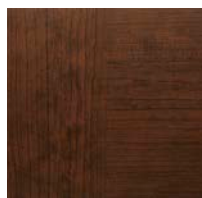

Premium Series Model 9130 with Trenton® Windows; Shown in Ultra-Grain® Classic Cherry Finish Paint Option

FEATURES

- The painted steel surface simulates a real stained door without the hassles of staining and the ongoing maintenance of wood.
- The woodgrain runs horizontal on stiles and vertical on panels for an authentic, natural look.
- Available in Walnut, Dark, Cherry and Medium Finishes that complement entry doors, shutters and other exterior stained wood products.
- Available on select Gallery® Collection 3-Layer and Premium Series models.
- The exterior surface has a stucco texture for a more natural woodgrain look vs. a woodgrain texture that runs in one direction.
- Qualified Gallery® Collection and Premium Series doors are available in specific WINDCODE® ratings.

Window frames, grilles and inserts are color matched to coordinate with each finish. All window options are available.

FINISHES

GALLERY® COLLECTION ULTRA-GRAIN® OAK FINISHES

Walnut Finish

Dark Finish

Medium Finish

PREMIUM SERIES ULTRA-GRAIN® CLASSIC FINISHES

Walnut Finish

Cherry Finish

Medium Finish

Note: Due to the printing process, color may vary from actual product color. Please see your Clopay Dealer for actual color sample.