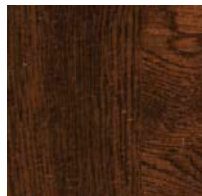

Premium Series Model 9130 with Trenton® Windows; Shown in Ultra-Grain® Classic Cherry Finish Paint Option

FEATURES

- The painted steel surface simulates a real stained door without the hassles of staining and the ongoing maintenance of wood.
- The woodgrain runs horizontal on stiles and vertical on panels for an authentic, natural look.
- Available in Walnut, Dark, Cherry and Medium Finishes that complement entry doors, shutters and other exterior stained wood products.
- Available on select Gallery® Collection 3-Layer and Premium Series models.
- The exterior surface has a stucco texture for a more natural woodgrain look vs. a woodgrain texture that runs in one direction.
- Qualified Gallery® Collection and Premium Series doors are available in specific WINDCODE® ratings.

Window frames, grilles and inserts are color matched to coordinate with each finish. All window options are available.

FINISHES

GALLERY® COLLECTION ULTRA-GRAIN® OAK FINISHES

Walnut Finish

Dark Finish

Medium Finish