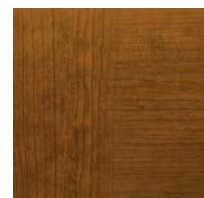

Premium Series Model 9130 with Trenton® Windows; Shown in Ultra-Grain® Classic Cherry Finish Paint Option

FEATURES

- The painted steel surface simulates a real stained door without the hassles of staining and the ongoing maintenance of wood.
- The woodgrain runs horizontal on stiles and vertical on panels for an authentic, natural look.
- Available in Walnut, Dark, Cherry and Medium Finishes that complement entry doors, shutters and other exterior stained wood products.
- Available on select Gallery® Collection 3-Layer and Premium Series models.
- The exterior surface has a stucco texture for a more natural woodgrain look vs. a woodgrain texture that runs in one direction.
- Qualified Gallery® Collection and Premium Series doors are available in specific WINDCODE® ratings.

Window frames, grilles and inserts are color matched to coordinate with each finish. All window options are available.

FINISHES

GALLERY® COLLECTION ULTRA-GRAIN® OAK FINISHES

Walnut Finish

Dark Finish

Medium Finish

PREMIUM SERIES ULTRA-GRAIN® CLASSIC FINISHES

Walnut Finish

Cherry Finish

Medium Finish

Note: Due to the printing process, color may vary from actual product color. Please see your Clopay Dealer for actual color sample.