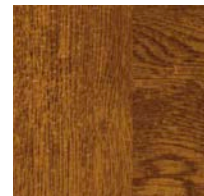

Premium Series Model 9130 with Trenton® Windows; Shown in Ultra-Grain® Classic Cherry Finish Paint Option

FEATURES

- The painted steel surface simulates a real stained door without the hassles of staining and the ongoing maintenance of wood.
- The woodgrain runs horizontal on stiles and vertical on panels for an authentic, natural look.
- Available in Walnut, Dark, Cherry and Medium Finishes that complement entry doors, shutters and other exterior stained wood products.
- Available on select Gallery® Collection 3-Layer and Premium Series models.
- The exterior surface has a stucco texture for a more natural woodgrain look vs. a woodgrain texture that runs in one direction.
- Qualified Gallery® Collection and Premium Series doors are available in specific WINDCODE® ratings.

Window frames, grilles and inserts are color matched to coordinate with each finish. All window options are available.

FINISHES

GALLERY® COLLECTION ULTRA-GRAIN® OAK FINISHES

Walnut Finish

Dark Finish

Medium Finish

PREMIUM SERIES ULTRA-GRAIN® CLASSIC FINISHES

Walnut Finish

Cherry Finish

Medium Finish

Note: Due to the printing process, color may vary from actual product color. Please see your Clopay Dealer for actual color sample.