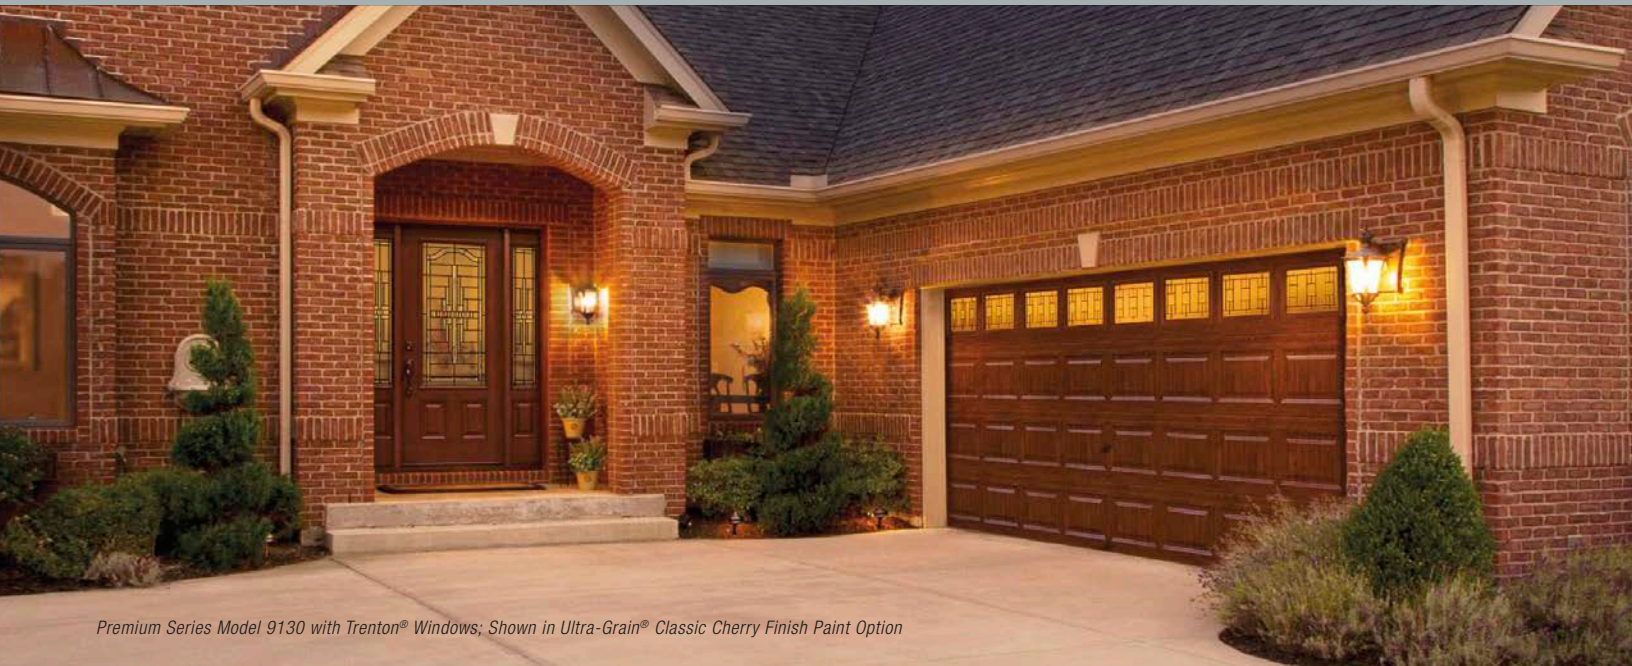

ULTRA-GRAIN®

paint option

We Look Right at Home®

Gallery® Collection Model GD1SP; Shown in Ultra-Grain® Oak Medium Finish Paint Option

THE BEAUTY OF STAINED WOOD WITHOUT THE UPKEEP

Clopay's Ultra-Grain® paint finish delivers the best of both worlds: the realistic look of natural wood with the low maintenance and energy efficiency benefits of insulated steel. But unlike real wood, it's UV-resistant and impervious to moisture, so it won't fade, rot, split, shrink or crack, saving you and the environment material, energy and resources necessary to maintain or replace door components.

Premium Series Model 9130 with Trenton® Windows; Shown in Ultra-Grain® Classic Cherry Finish Paint Option

FEATURES

- The painted steel surface simulates a real stained door without the hassles of staining and the ongoing maintenance of wood.
- The woodgrain runs horizontal on stiles and vertical on panels for an authentic, natural look.
- Available in Walnut, Dark, Cherry and Medium Finishes that complement entry doors, shutters and other exterior stained wood products.
- Available on select Gallery® Collection 3-Layer and Premium Series models.
- The exterior surface has a stucco texture for a more natural woodgrain look vs. a woodgrain texture that runs in one direction.
- Qualified Gallery® Collection and Premium Series doors are available in specific WINDCODE® ratings.