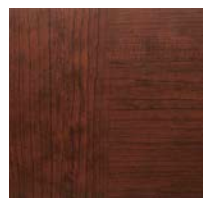

Premium Series Model 9130 with Trenton® Windows; Shown in Ultra-Grain® Classic Cherry Finish Paint Option

FEATURES

- The painted steel surface simulates a real stained door without the hassles of staining and the ongoing maintenance of wood.
- The woodgrain runs horizontal on stiles and vertical on panels for an authentic, natural look.
- Available in Walnut, Dark, Cherry and Medium Finishes that complement entry doors, shutters and other exterior stained wood products.
- Available on select Gallery® Collection 3-Layer and Premium Series models.
- The exterior surface has a stucco texture for a more natural woodgrain look vs. a woodgrain texture that runs in one direction.
- Qualified Gallery® Collection and Premium Series doors are available in specific WINDCODE® ratings.

Window frames, grilles and inserts are color matched to coordinate with each finish. All window options are available.

FINISHES

GALLERY® COLLECTION ULTRA-GRAIN® OAK FINISHES

Walnut Finish

Dark Finish

Medium Finish

PREMIUM SERIES ULTRA-GRAIN® CLASSIC FINISHES

Walnut Finish

Cherry Finish

Medium Finish

Note: Due to the printing process, color may vary from actual product color. Please see your Clopay Dealer for actual color sample.