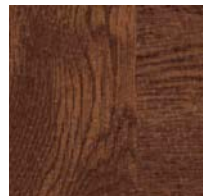

Premium Series Model 9130 with Trenton® Windows; Shown in Ultra-Grain® Classic Cherry Finish Paint Option

FEATURES

- The painted steel surface simulates a real stained door without the hassles of staining and the ongoing maintenance of wood.
- The woodgrain runs horizontal on stiles and vertical on panels for an authentic, natural look.
- Available in Walnut, Dark, Cherry and Medium Finishes that complement entry doors, shutters and other exterior stained wood products.
- Available on select Gallery® Collection 3-Layer and Premium Series models.
- The exterior surface has a stucco texture for a more natural woodgrain look vs. a woodgrain texture that runs in one direction.
- Qualified Gallery® Collection and Premium Series doors are available in specific WINDCODE® ratings.

Window frames, grilles and inserts are color matched to coordinate with each finish. All window options are available.

FINISHES

GALLERY® COLLECTION ULTRA-GRAIN® OAK FINISHES

Walnut Finish

Dark Finish

Medium Finish